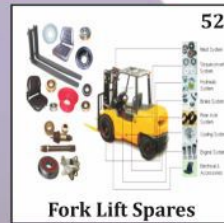

Fork Lift

Order Picker

Caster Wheels

Nylon Wheels.

Pu Wheels

CI / Metal Wheels

Rubber Wheels

Aerial Work Platform

Vertical Drive Unit

Fork Lift Attachment

Double Drum Attachment

Single Drum Attachment

Man Lift safety Cage

Fork Lift Spares

Forklift Hook Attachment

Forklift Tyre

Ladder

Platform Truck & Spare

Aluminium Ladder

Ladder Trolley

3 Wheeler Battery Operated Platform Truck

4 Wheeler Platform Truck

Tow Truck

Rough Terrain Pallet Truck